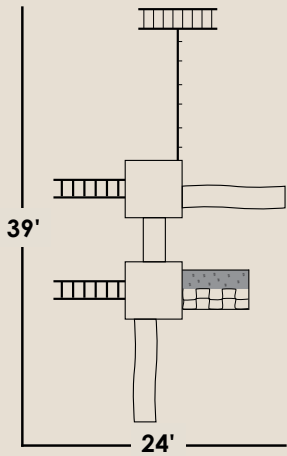

Included Features

- **4'x5'-5' High Cliff Climber**
  - 1 Canopy
  - 1-5' Ladder
  - 1-10' Wave Slide
  - 1-5' Rockwall-Cargo Net
  - 4 Flags
  - 1 Tire-Plastic
  - 1 5' Tunnel Tube
- **4'x5'-5' High Classic Tower**
  - 1 Canopy
  - 1-5' Ladder
  - 1-10' Wave Slide
  - 1 Solid Floor
  - 1 Picnic Table
- **3 Position-8' High Beam**
  - 2 Swings
  - 1 Trapeze
  - 1 Monkey Bar A-Frame

Includes 3' recommended play area on all sides.

White
(Vinyl)

Blue
(Poly)