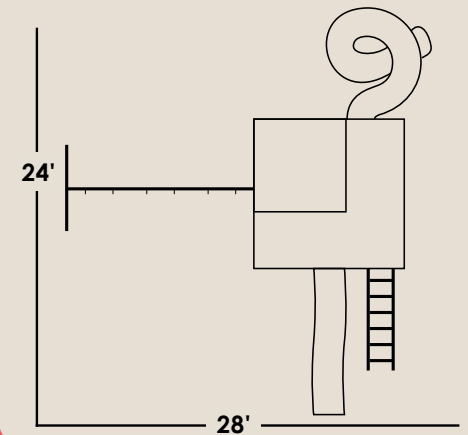

Included Features

- **5'x5'-5' High Playhouse**
  - 3' Porch on 2 sides
  - Painted Exterior
  - 1 Playhouse Door
  - 4 Windows
  - 1-5' Ladder
  - 1-10' Wave Slide
  - 1-5' Spiral Slide
  - 1 Bubble Panel
  - 1 Tic Tac Toe Board
  - 1 Steering Wheel
  - 1 Telescope
  - 1 Kids Cafe
  - 2 Mini Chairs
- **3 Position-8' High Beam**
  - 2 Swings
  - 1 Trapeze