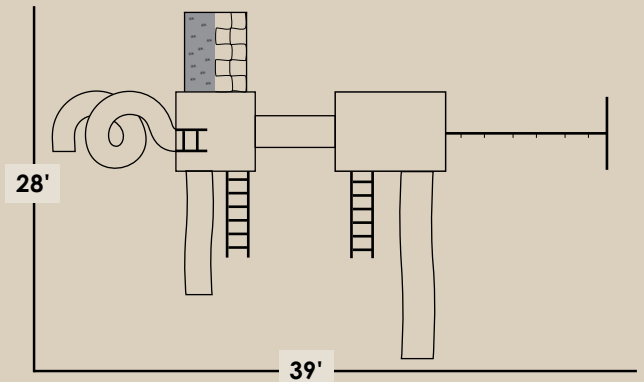

Includes 3' recommended play area on all sides.

#908

THE SUPER COMBO