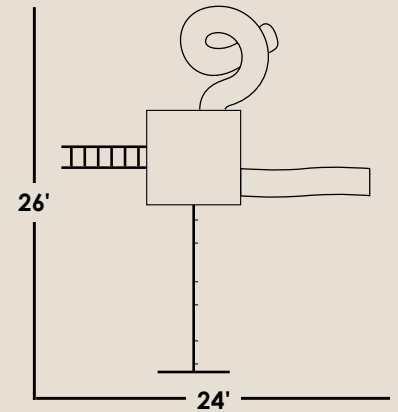

Almond
(Vinyl)

Maroon
(Poly)

#330

JOY RIDER

Included Features

- **4'x5'-5' High Classic Tower**
 - 1 Canopy
 - 1-5' Ladder
 - 1-10' Wave Slide
 - 1-5' Spiral Slide
- **3 Position Beam Attachment-10' High Beam**
 - 2 Swings
 - 1 Trapeze