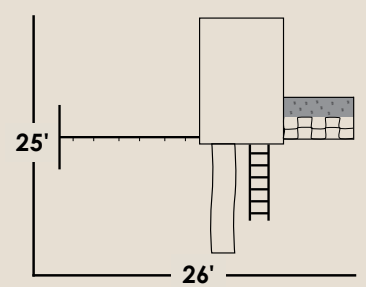

Includes 3' recommended play area on all sides.

Standard Shingles
- Driftwood -

Included Features

- **6'x6' Smartside Playhouse**
 - 4' Porch
 - 1 Playhouse Door
 - 3 Windows
 - 1-5' Ladder
 - 1-10' Wave Slide
 - 1-5' Rockwall-Cargo Net
- **3 Position-8' High Beam**
 - 2 Swings
 - 1 Trapeze