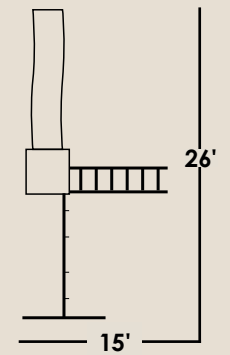

Beam Height - 7'
Actual Foot Print - 7' x 12'

Includes 3' recommended play area on all sides.

#104-B

Kids A Frame

Included Features

- 3 Position-8' High Monkey Bar Beam
- 2 Swings
- 1 Horse Glider

Includes 3' recommended play area on all sides.

White (Vinyl)

Green (Poly)

#110

Monkey Bar Swing Set

Included Features

- **4'x4'-5' High Classic Tower**
 - 1 Canopy
 - 1-5' Ladder
 - 1-10' Wave Slide
- **2 Position-8' High Beam**
 - 2 Swings

Includes 3' recommended play area on all sides.