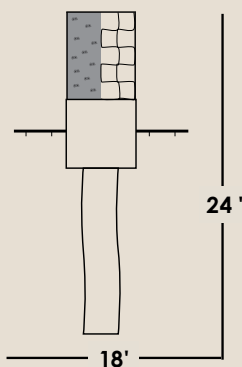

Includes 3' recommended play area on all sides.

White
(Vinyl)

Blue
(Poly)