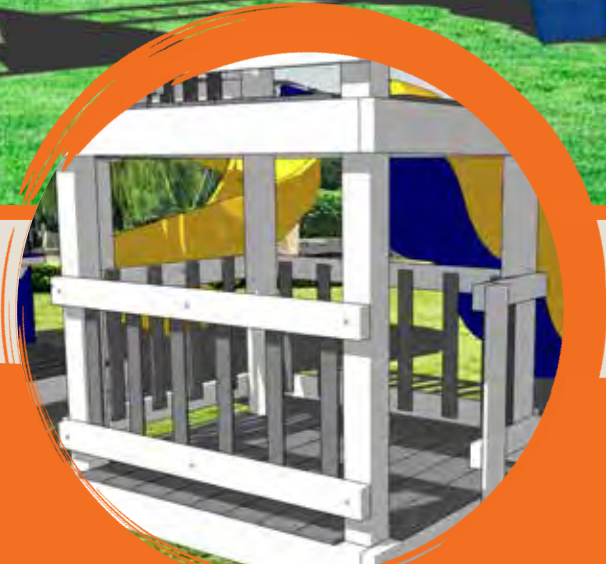

Includes 3' recommended play area on all sides.

Standard Shingles - Driftwood -

Fly High Series

#960

SKYLINE FORT

Back View

#960

SKYLINE FORT