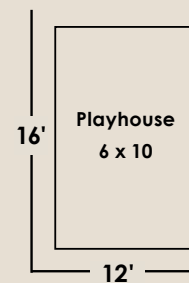

Includes 3' recommended play area on all sides.

White
(Vinyl)

Coastal Gray
(Poly)