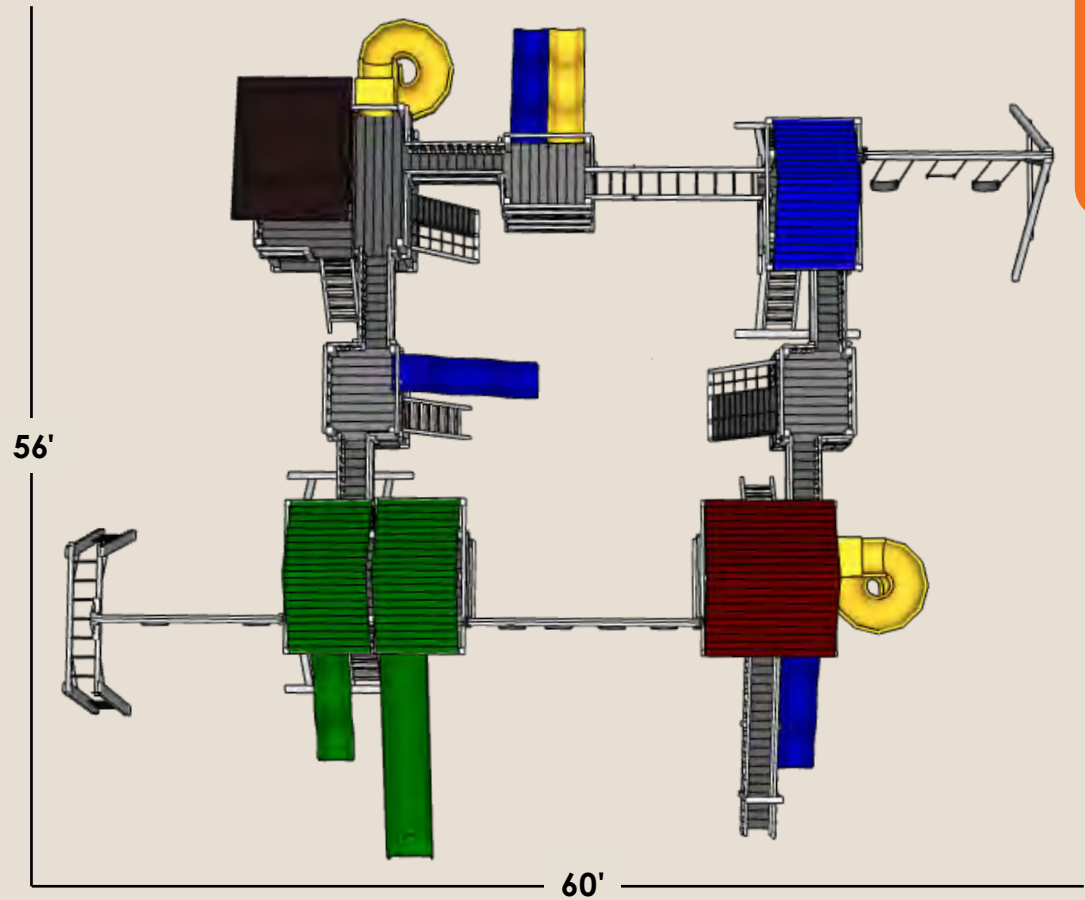

Aerial View