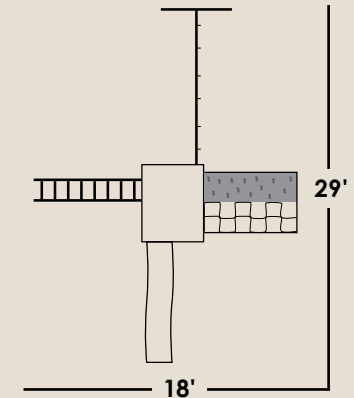

Included Features

- **4'x5'-5' High Cliff Climber**
  - 1 Canopy
  - 1-5' Ladder
  - 1-10' Wave Slide
  - 1-5' Rockwall-Cargo Net
  - 4 Flags
  - 1 Tire-Plastic
- **3 Position-8' Beam**
  - 2 Swings
  - 1 Trapeze