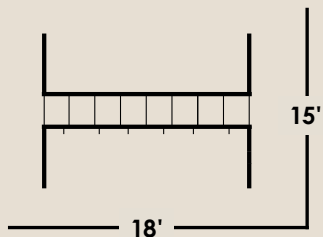

Included Features

•12' Long Beam

- 2- Swings
- 1- Trapeze Swing
- 1- Baby Swing

Beam Height - 7'
Actual Foot Print - 7' x 12'

Includes 3' recommended
play area on all sides.

Included Features

- **12' Long Beam**
 - 1- Porch Swing
 - 1- Baby Swing
 - 1- Swing

Beam Height - 7'
Actual Foot Print - 7' x 12'

Includes 3' recommended play area on all sides.

#104-B

Kids A Frame

Included Features

- 3 Position-8' High Monkey Bar Beam
- 2 Swings
- 1 Horse Glider

Includes 3' recommended play area on all sides.