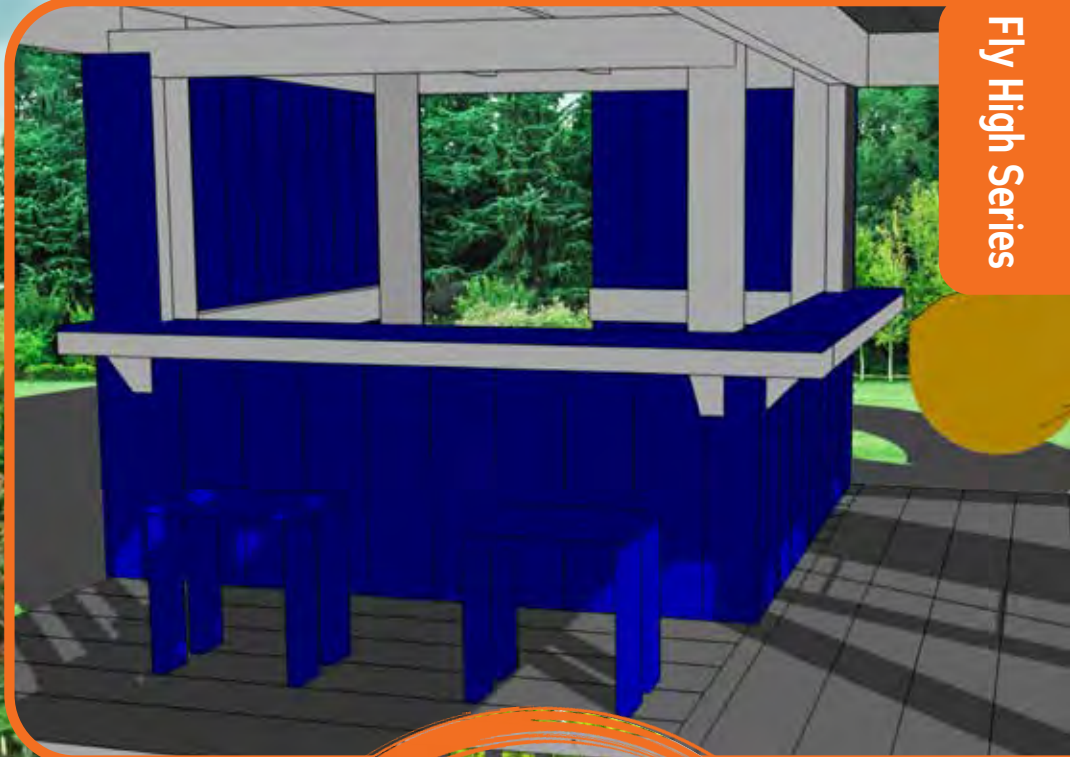

Fly High Series