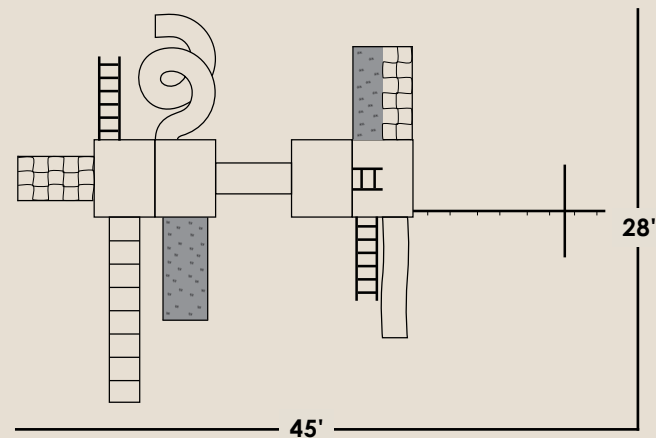

Included Features

- **4'x5'-5'&7' High Classic Double Tower**
  - 1 Poly Roof
  - 1-5' Ladder
  - 1-2' Ladder
  - 1-12' Gangplank
  - 1 Railing on Gangplank
  - 1 Set Hand Rail
  - 1 Set Hand Grips
  - 1-7' Climbing Rope
  - 1-7' Rockwall
  - 1-5' Cargo Net
  - 1-7' Turbo Slide
- **5'x5'-5' High Cliff Climber**
  - 1 Poly Roof
  - 1-5' Ladder
  - 1-2' Ladder
  - 1 Tire-Plastic
  - 2 Hand Grips
  - 1-5' Rockwall-Cargo Net
  - 1-10' Wave Slide
- **4'x5'-7' High Add on Deck**
  - 1 Poly Roof
  - 1-5' Tunnel Tube
- **3 Position-8' High Beam**
  - 1 Horse Glider & Adaptor
  - 2 Swings
- **3' Extension Past A-Frame**
  - Trapeze

Includes 3' recommended play area on all sides.