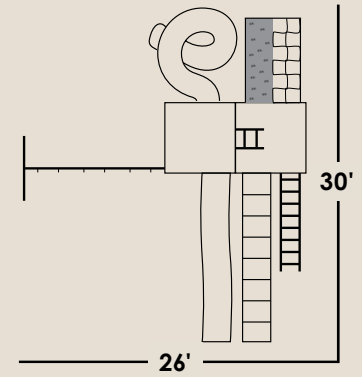

Includes 3' recommended play area on all sides.