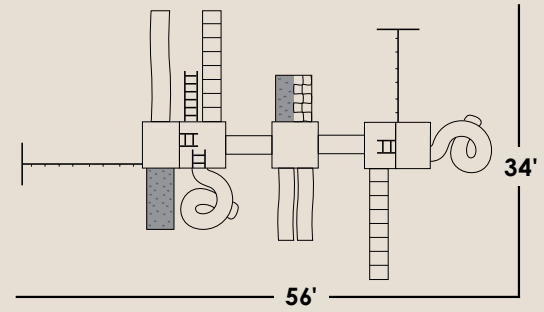

Includes 3' recommended play area on all sides.

Standard Shingles - Driftwood -

Fly High Series

#960

SKYLINE FORT

Back View

#960

SKYLINE FORT