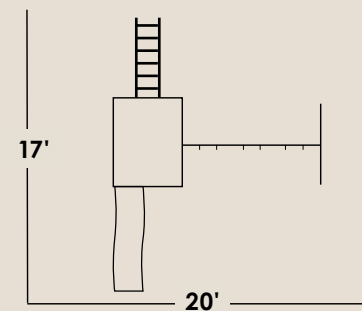

Includes 3' recommended play area on all sides.

White
(Vinyl)

Blue
(Poly)

#336

PICNIC PRO

Included Features

- **4'x5'-5' High Classic Tower**
 - 1- 5' Ladder
 - 1- Canopy
 - 1- 10' Wave Slide
 - 1- Clubhouse Bottom
- **3 Position-8' High Beam**
 - 2 Swings
 - 1 Trapeze