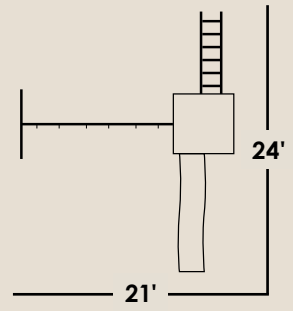

Includes 3' recommended play area on all sides.

Almond
(Vinyl)

Maroon
(Poly)