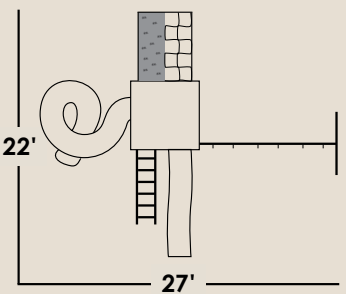

Includes 3' recommended play area on all sides.

-  Almond (Vinyl)
-  Weatherwood (Poly)

#610

TWIN PEAK CLIMBER

Included Features

- **5'x5'-5' High Cliff Climber**
 - 1 Canopy
 - 1-5' Ladder
 - 1-2' Ladder
 - 1-10' Wave Slide
 - 1-5' Rockwall- Cargo Net
 - 4 Flags
 - 1 Tire-Plastic
 - 1 Set Hand Rail
 - 1 Set Hand Grips
 - 1-7' Turbo Slide
 - 1 Supertall Railing
 - 1 Captains Wheel
 - 1 Telescope
- **3 Position-10' High Beam**
 - 1 Horse Glider & Adaptor
 - 1 Swing
 - 1 Trapeze