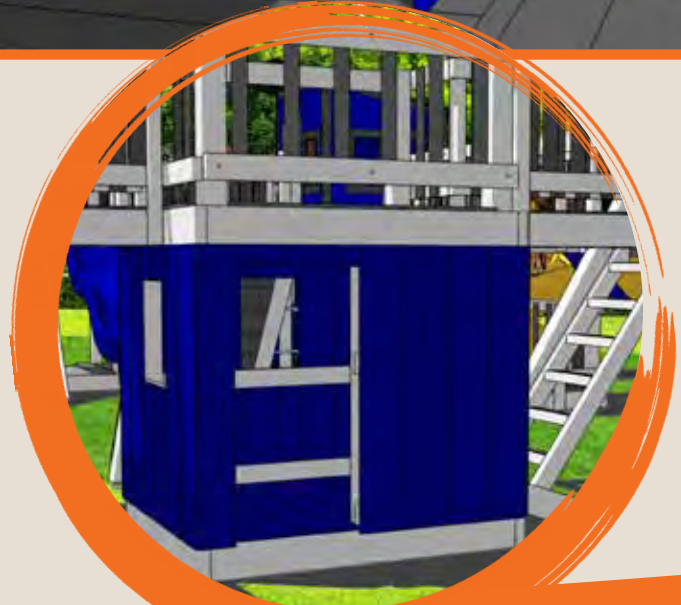

Includes 3' recommended play area on all sides.

Standard Shingles - Driftwood -

Fly High Series

#960

SKYLINE FORT

Back View

#960

SKYLINE FORT